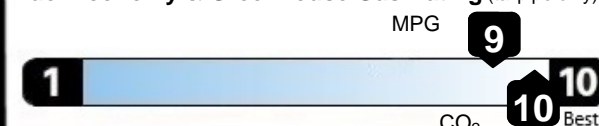

When fully charged, vehicle can travel about ...

Charge Time:

You save **\$4,750** in fuel costs over 5 years compared to the average new vehicle.

Annual fuel cost **\$750**

Fuel Economy & Greenhouse Gas Rating (tailpipe only)