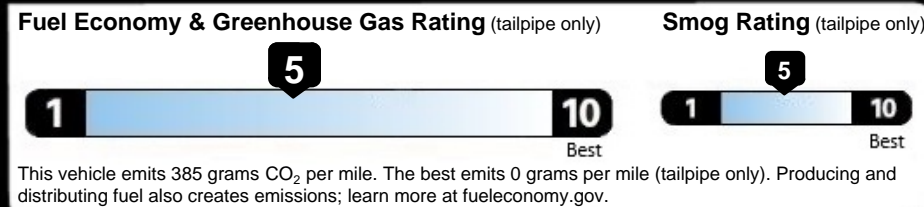

LIMITED WARRANTY/ROADSIDE ASSISTANCE

3 Years / 36,000 Miles Basic
5 Years / 60,000 Miles Powertrain
5 Years / Unlimited Mileage Rust Perforation
3 Years / 36,000 24/7 Roadside Assistance
See Owner Info Kit & Warranty for Details

OPTIONAL EQUIPMENT AND OTHER ITEMS

Manufacturer's Suggested Retail Price	$44,995.00
Exterior Color: Crystal Black Silica	
Full Tank of Gas	INCLD
Option Package: 23	$4,090.00
Subaru 12.1" Multimedia System w/ Navigation	
Power Moonroof	
Surround View Monitor System	
Black Nappa Leather-Trimmed Upholstery w/ Copper Stitch	
Ventilated Front Seats	
12-Way Power Driver's Seat w/ 4-Way Lumbar Support & Leg Extension	
8-Way Power Front Passenger Seat	
Black Power-Folding Heated Mirrors w/ Turn Signals	
Auto-Dimming Mirror with Compass and HomeLink	$447.00
Splash Guards	$202.00
Rear Bumper Cover	$187.00
Wilderness Carpeted Floor Mats	$152.00
Cargo Net	$135.00
LED Upgrade	$79.00

EPA DOT Fuel Economy and Environment

Gasoline Vehicle

Fuel Economy
23 MPG
Small SUVs range from 14 to 138 MPG. The best vehicle rates 146 MPGe.
21 city 27 highway
4.3 gallons per 100 miles

You spend $2,250 more in fuel costs over 5 years compared to the average new vehicle.

Annual fuel cost $2,150

Actual results will vary for many reasons, including driving conditions and how you drive and maintain your vehicle. The average new vehicle gets 29 MPG and costs $8,500 to fuel over 5 years. Cost estimates are based on 15,000 miles per year at $3.30 per gallon. MPGe is miles per gallon equivalent. Vehicle emissions are a significant cause of climate change and smog.

fueleconomy.gov

Calculate personalized estimates and compare vehicles

PARTS CONTENT INFORMATION
FOR VEHICLES IN THIS CARLINE:
U.S./CANADIAN PARTS CONTENT: 0%
MAJOR SOURCES OF FOREIGN PARTS CONTENT: JAPAN: 85%
FOR THIS VEHICLE:
FINAL ASSEMBLY POINT: OTA, GUNMA, JAPAN
COUNTRY OF ORIGIN: JAPAN
ENGINE: JAPAN
TRANSMISSION: JAPAN
Note: Parts content does not include final assembly, distribution, or other non-parts costs.

Privacy Notice
www.subaru.com/company/privacy.html

Destination and Delivery $1,450.00
Total Suggested Retail Price $51,737.00

THIS LABEL HAS BEEN APPLIED PURSUANT TO FEDERAL LAW, DO NOT REMOVE OR ALTER PRIOR TO THE DELIVERY TO THE ULTIMATE PURCHASER.