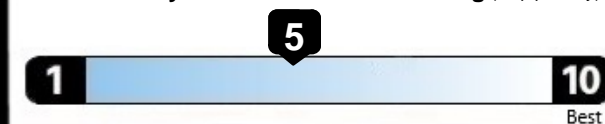

Fuel Economy & Greenhouse Gas Rating (tailpipe only)

This vehicle emits 369 grams CO₂ per mile. The best emits 0 grams per mile (tailpipe only). Producing and distributing fuel also creates emissions; learn more at fuel economy.gov.