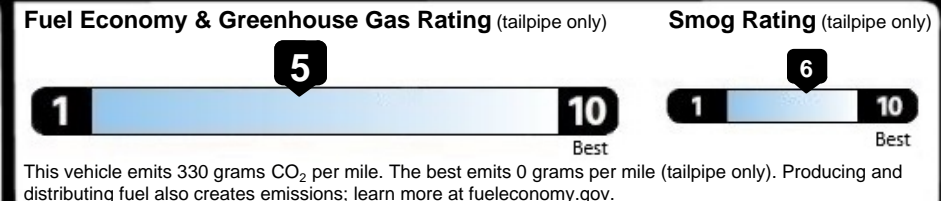

LIMITED WARRANTY/ROADSIDE ASSISTANCE
3 Years / 36,000 Miles Basic
5 Years / 60,000 Miles Powertrain
5 Years / Unlimited Mileage Rust Perforation
3 Years / 36,000 24/7 Roadside Assistance
See Owner Info Kit & Warranty for Details

OPTIONAL EQUIPMENT AND OTHER ITEMS

Manufacturer's Suggested Retail Price	$34,995.00
Exterior Color: Sapphire Blue Pearl	
Full Tank of Gas	INCLD
Option Package: 13	$2,270.00
Subaru 12.1" Multimedia System w/ Navigation	
Wireless Charger	
Power Moonroof	
Heated Steering Wheel	
Rain-sensing Windshield Wipers	
Outback Premium / Limited Package	$976.00
All-Weather Floor Liners	
Auto-Dimming Mirror with Compass and HomeLink	
Cargo Net	
Rear Bumper Cover	
LED Upgrade	$79.00

EPA DOT Fuel Economy and Environment

Fuel Economy

27 MPG Small SUVs range from 14 to 138 MPG. The best vehicle rates 146 MPGe.
combined city/hwy

25 city

31 highway

3.7 gallons per 100 miles

Gasoline Vehicle

You spend $750 more in fuel costs over 5 years compared to the average new vehicle.

Annual fuel COST
$1,850

Actual results will vary for many reasons, including driving conditions and how you drive and maintain your vehicle. The average new vehicle gets 29 MPG and costs $8,500 to fuel over 5 years. Cost estimates are based on 15,000 miles per year at $3.30 per gallon. MPGe is miles per gallon equivalent. Vehicle emissions are a significant cause of climate change and smog.

fueleconomy.gov
Calculate personalized estimates and compare vehicles

Smartphone QR Code

PARTS CONTENT INFORMATION

FOR VEHICLES IN THIS CARLINE:	FOR THIS VEHICLE:
U.S./CANADIAN PARTS CONTENT: 0%	FINAL ASSEMBLY POINT: OTA, GUNMA, JAPAN
MAJOR SOURCES OF FOREIGN PARTS CONTENT: JAPAN: 85%	COUNTRY OF ORIGIN: JAPAN
	ENGINE: JAPAN
	TRANSMISSION: JAPAN

Note: Parts content does not include final assembly, distribution, or other non-parts costs.

Privacy Notice
www.subaru.com/company/privacy.html

Destination and Delivery **$1,450.00**
Total Suggested Retail Price **$39,770.00**

THIS LABEL HAS BEEN APPLIED PURSUANT TO FEDERAL LAW, DO NOT REMOVE OR ALTER PRIOR TO THE DELIVERY TO THE ULTIMATE PURCHASER.