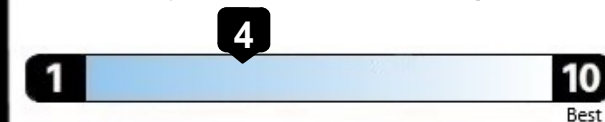

EPA DOT Fuel Economy and Environment

Gasoline Vehicle

Fuel Economy
22 MPG
Midsize cars range from 15 to 139 MPG. The best vehicle rates 146 MPGe.
19 city 26 highway
4.5 gallons per 100 miles

You spend $5,750 more in fuel costs over 5 years compared to the average new vehicle.

Annual fuel cost $2,850

Fuel Economy & Greenhouse Gas Rating (tailpipe only)

This vehicle emits 412 grams CO₂ per mile. The best emits 0 grams per mile (tailpipe only). Producing and distributing fuel also creates emissions; learn more at fueleconomy.gov.

Smog Rating (tailpipe only)