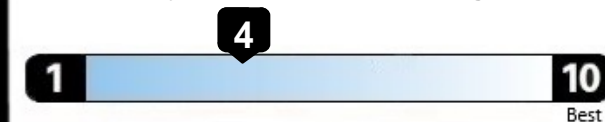

EPA DOT Fuel Economy and Environment

Gasoline Vehicle

Fuel Economy
22 MPG
Midsize cars range from 15 to 139 MPG. The best vehicle rates 146 MPGe.
19 city 26 highway
4.5 gallons per 100 miles

You spend $5,750 more in fuel costs over 5 years compared to the average new vehicle.

Annual fuel Cost
$2,850

Fuel Economy & Greenhouse Gas Rating (tailpipe only)

This vehicle emits 412 grams CO₂ per mile. The best emits 0 grams per mile (tailpipe only). Producing and distributing fuel also creates emissions; learn more at fueleconomy.gov.

Smog Rating (tailpipe only)